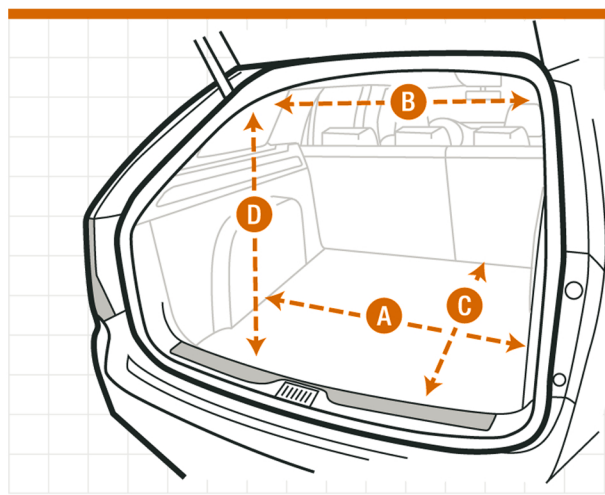

HOW TO MEASURE YOUR VEHICLE FOR THE VARIOCAGE

Check to see if your vehicle has a raised sill at the rear cargo entrance. If the sill is raised, you should put something flat under the cage so its doors can open correctly. We recommend rigid foam board insulation to minimize interference with your car's crumple zone. The floor of the cargo area should be flat.

The Variocage is adjustable in length. The slope of the front, back, and sides are angled so it can easily fit in a typical cargo area. If you have a door with a steep angle, it may not close properly with the crate fully extended. Consider the final adjusted length of the cage to be sure it will offer enough space for your dog.