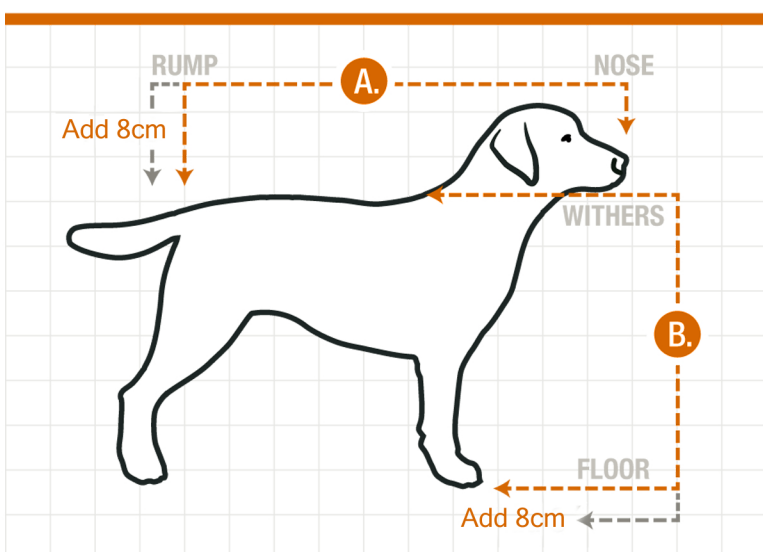

HOW TO MEASURE YOUR PET FOR THE VARIOCAGE

Here are some helpful hints when measuring your dog for a Variocage. Please note that it is important to measure your dog first before measuring your vehicle. Proper fit for your dog is vital to your dog's comfort and safety.

As a general rule, if you're not sure which size to select, choose a larger size.

1. Hold the measuring tape in one hand and place the free end at the front edge of your dog's nose pulling it straight back to the base of his tail. This will give you the length measurement for your dog. You will need to add Eight (8) centimeters to allow the dog room to turn around in the cage.

2. Place the tape at the withers (top of the shoulder) and measure down to the floor to get a proper height measurement. Add Eight (8) centimeters to give the dog plenty of room if he wants to stand up.

Proper measuring will assure that your pet can comfortably stand, sit, turn around, and lie down in his cage. You can always add a divider panel in the MIM Safe Variocage Double if necessary, and reserve the remaining space until your pet grows into it.