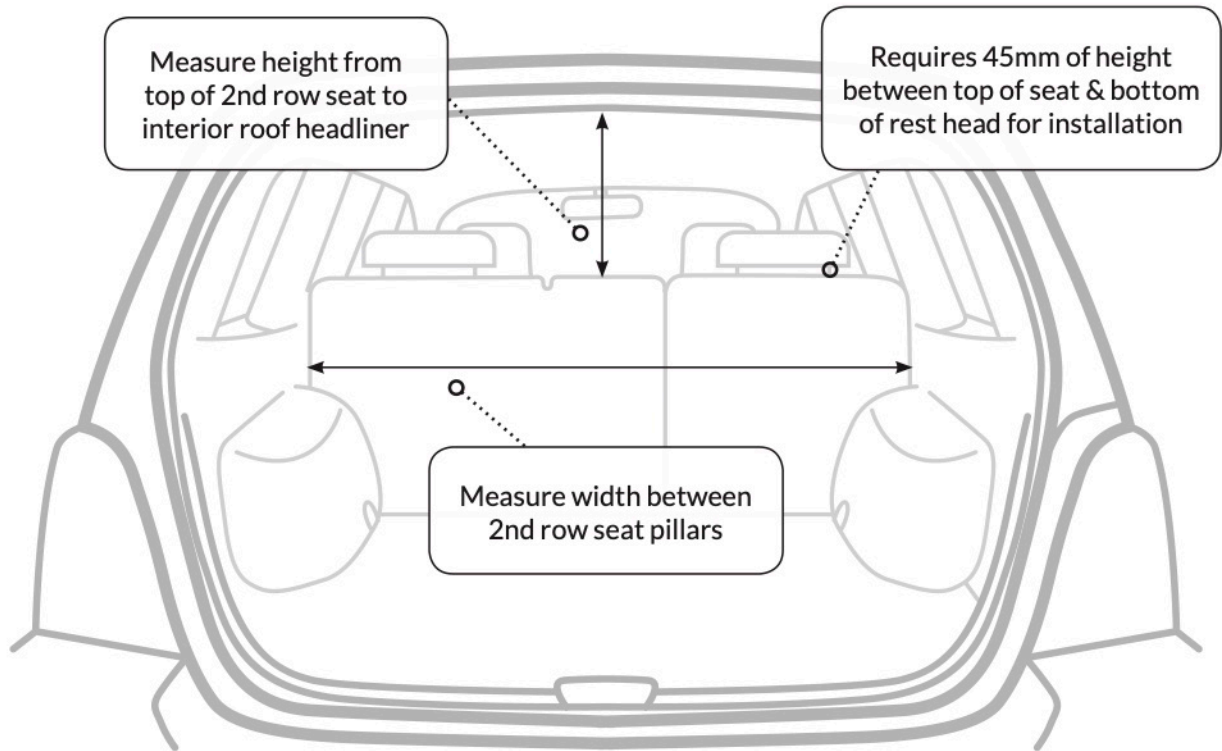

Sizing guide

SMALL		
MEASURE	MINIMUM	MAXIMUM
A	770 mm	1465 mm
B	235 mm	235 mm
C	75 mm	75 mm

MEDIUM		
MEASURE	MINIMUM	MAXIMUM
A	870 mm	1565 mm
B	365 mm	365 mm
C	75 mm	75 mm