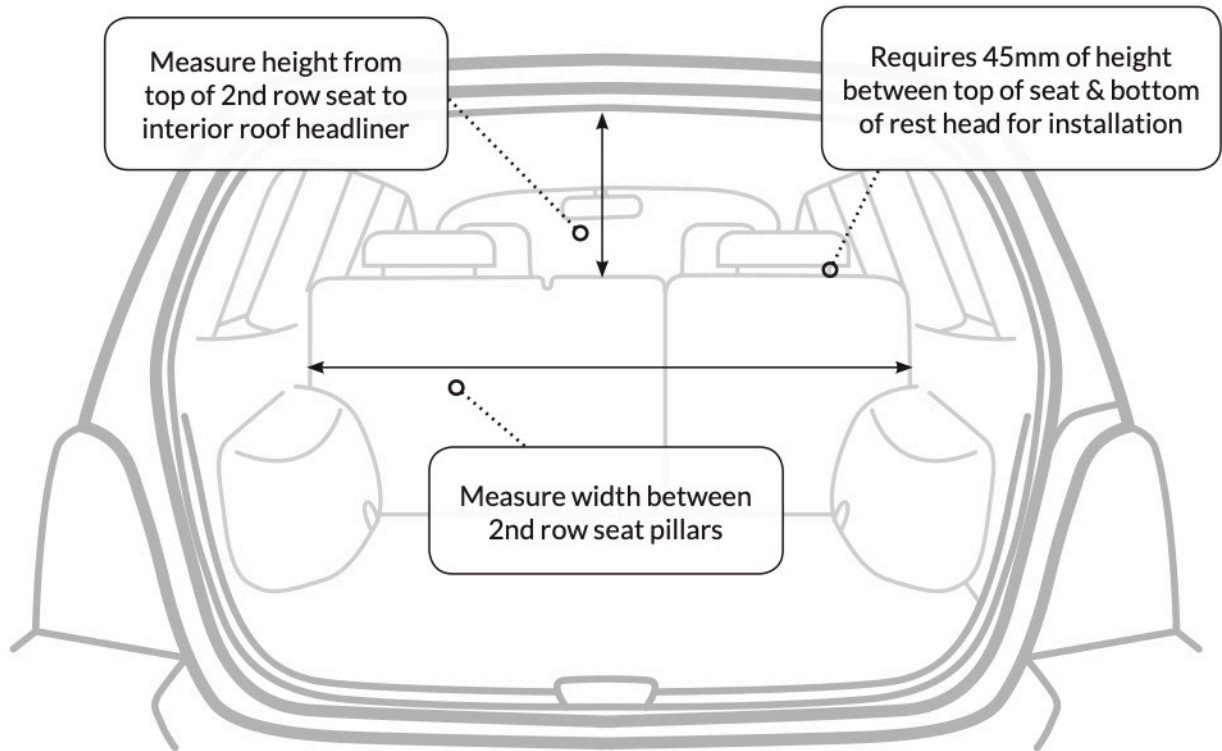

## Sizing guide

SMALL		
MEASURE	MINIMUM	MAXIMUM
A	770 mm	1465 mm
B	235 mm	235 mm
C	75 mm	75 mm

MEDIUM		
MEASURE	MINIMUM	MAXIMUM
A	870 mm	1565 mm
B	365 mm	365 mm
C	75 mm	75 mm

# Variobarrier<sup>HR</sup>

DOG TRANSPORTATION TECHNOLOGY