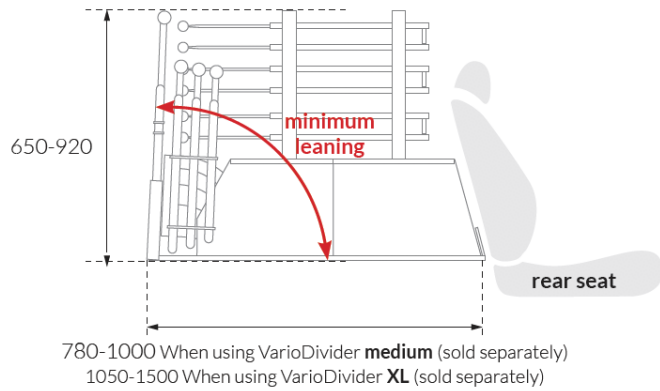

all measurements in millimeters mm

VarioGate

DOG TRANSPORTATION TECHNOLOGY

BLACK HOUND

VARIOCAGE

mimSAFE

VarioGate double + VarioDivider minimum leaning

all measurements in millimeters mm

VarioGate double + VarioDivider maximum leaning

all measurements in millimeters mm

VarioGate

DOG TRANSPORTATION TECHNOLOGY