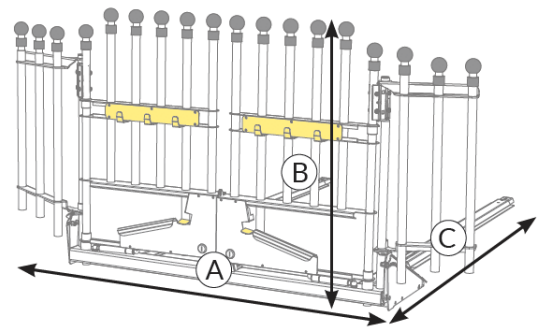

BLACK HOUND

VARIOCAGE

mimSAFE

Sizing guide

SINGLE

WING TYPE	A MIN-MAX	B MIN-MAX	C MIN-MAX
3 Pipes	535-720	555-960	depending on the chosen VarioDivider
All measurements in mm			

DOUBLE

WING TYPE	A MIN-MAX	B MIN-MAX	C MIN-MAX
3 Pipes	920-1280	555-960	600-1500
All measurements in mm			

VarioGate

DOG TRANSPORTATION TECHNOLOGY

BLACK HOUND

VARIOCAGE

mimSAFE

VarioGate single + VarioDivider minimum leaning

all measurements in millimeters mm

VarioGate single + VarioDivider maximum leaning

all measurements in millimeters mm

VarioGate

DOG TRANSPORTATION TECHNOLOGY

BLACK HOUND

VARIOCAGE

mimSAFE

VarioGate double + VarioDivider minimum leaning

all measurements in millimeters mm

VarioGate double + VarioDivider maximum leaning

all measurements in millimeters mm

VarioGate

DOG TRANSPORTATION TECHNOLOGY