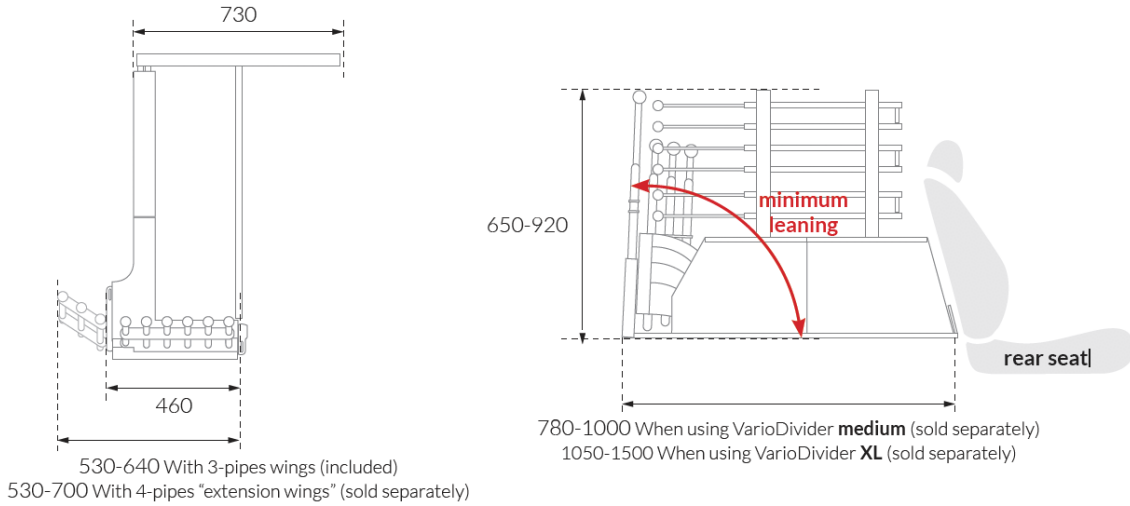

VarioGate

DOG TRANSPORTATION TECHNOLOGY

BLACK HOUND

VARIOCAGE

mimSAFE

VarioGate single + VarioDivider minimum leaning

all measurements in millimeters mm

VarioGate single + VarioDivider maximum leaning

all measurements in millimeters mm

VarioGate

DOG TRANSPORTATION TECHNOLOGY

BLACK HOUND

VARIOCAGE

mimSAFE

VarioGate double + VarioDivider minimum leaning

all measurements in millimeters mm

VarioGate double + VarioDivider maximum leaning

all measurements in millimeters mm

VarioGate

DOG TRANSPORTATION TECHNOLOGY