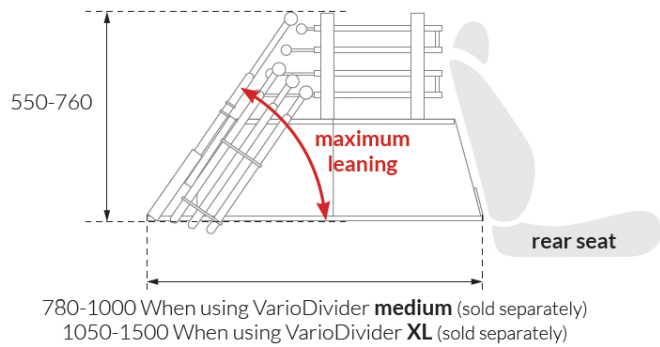

VarioGate

DOG TRANSPORTATION TECHNOLOGY

BLACK HOUND

VARIOCAGE

mimSAFE

VarioGate single + VarioDivider minimum leaning

all measurements in millimeters mm

VarioGate single + VarioDivider maximum leaning

all measurements in millimeters mm

VarioGate

DOG TRANSPORTATION TECHNOLOGY

BLACK HOUND

VARIOCAGE

mimSAFE

VarioGate double + VarioDivider minimum leaning

all measurements in millimeters mm

VarioGate double + VarioDivider maximum leaning

all measurements in millimeters mm

VarioGate

DOG TRANSPORTATION TECHNOLOGY