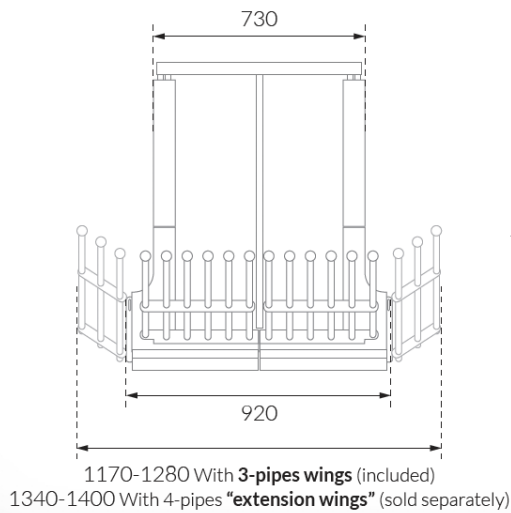

all measurements in millimeters mm

VarioGate

DOG TRANSPORTATION TECHNOLOGY

BLACK HOUND

VARIOCAGE

mimSAFE

VarioGate double + VarioDivider minimum leaning

all measurements in millimeters mm

VarioGate double + VarioDivider maximum leaning

all measurements in millimeters mm

VarioGate

DOG TRANSPORTATION TECHNOLOGY