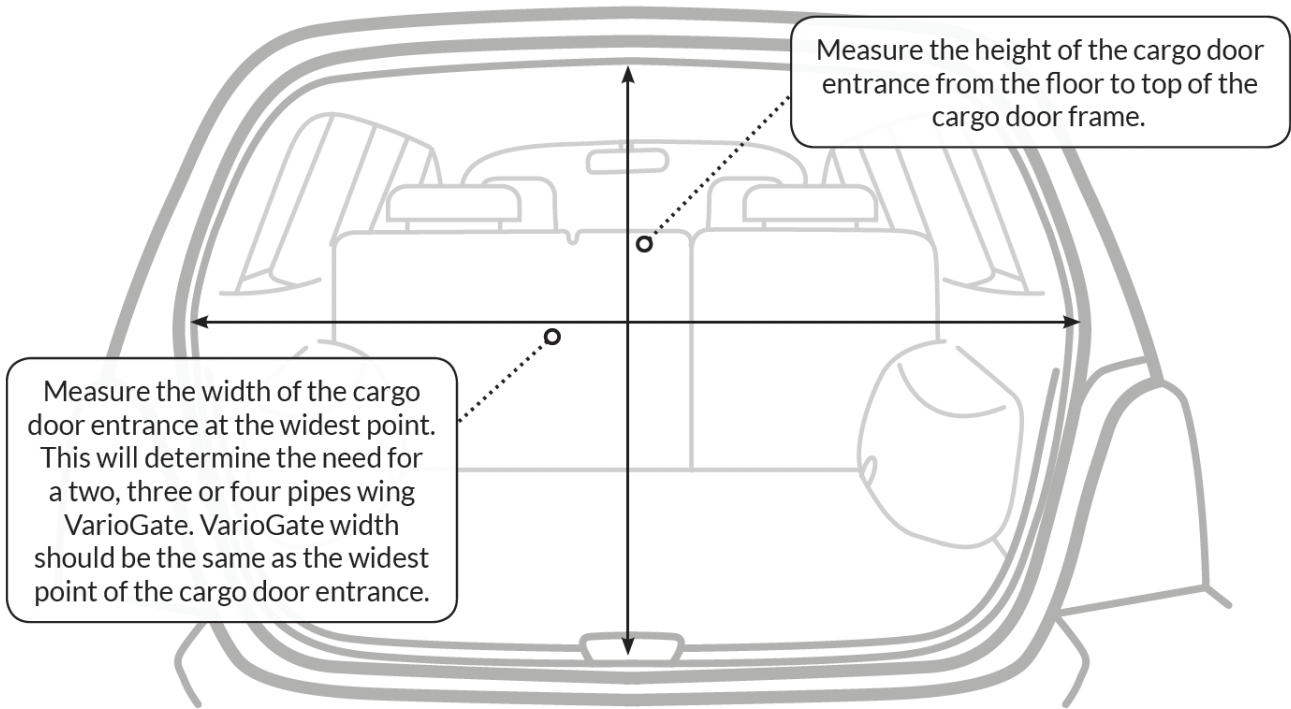

BLACK HOUND

VARIOCAGE

mimSAFE

Sizing guide

SINGLE

WING TYPE	A MIN-MAX	B MIN-MAX	C MIN-MAX
3 Pipes	535-720	555-960	depending on the chosen VarioDivider
All measurements in mm			

DOUBLE

WING TYPE	A MIN-MAX	B MIN-MAX	C MIN-MAX
3 Pipes	920-1280	555-960	600-1500
All measurements in mm			

VarioGate

DOG TRANSPORTATION TECHNOLOGY

BLACK HOUND

VARIOCAGE

mimSAFE

VarioGate single + VarioDivider minimum leaning

all measurements in millimeters mm

VarioGate single + VarioDivider maximum leaning

all measurements in millimeters mm

VarioGate

DOG TRANSPORTATION TECHNOLOGY

BLACK HOUND

VARIOCAGE

mimSAFE

VarioGate double + VarioDivider minimum leaning

all measurements in millimeters mm

VarioGate double + VarioDivider maximum leaning

all measurements in millimeters mm

VarioGate

DOG TRANSPORTATION TECHNOLOGY