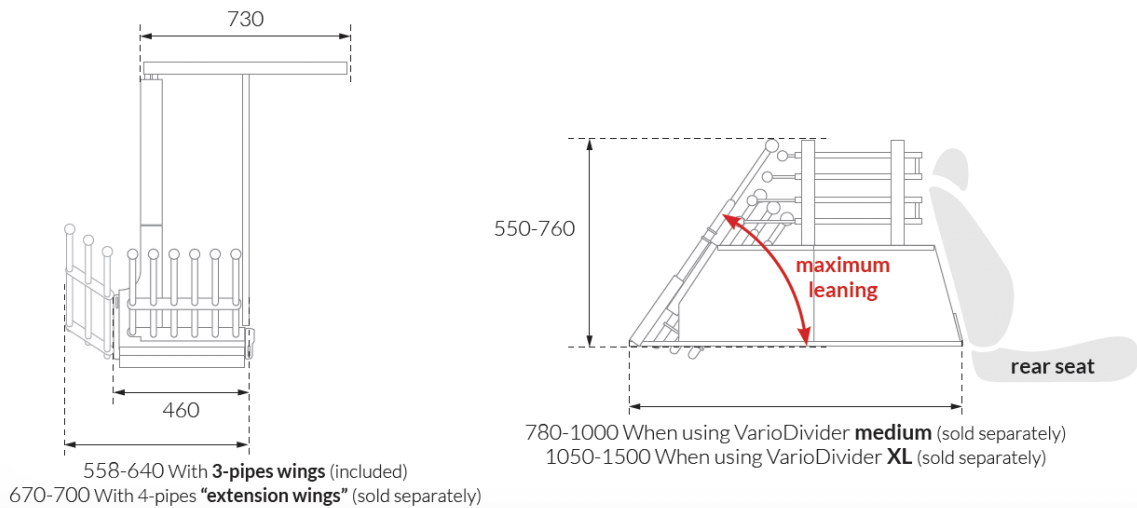

VarioGate

DOG TRANSPORTATION TECHNOLOGY

BLACK HOUND

VARIOCAGE

mimSAFE

VarioGate single + VarioDivider minimum leaning

all measurements in millimeters mm

VarioGate single + VarioDivider maximum leaning

all measurements in millimeters mm

VarioGate

DOG TRANSPORTATION TECHNOLOGY

BLACK HOUND

VARIOCAGE

mimSAFE

VarioGate double + VarioDivider minimum leaning

all measurements in millimeters mm

VarioGate double + VarioDivider maximum leaning

all measurements in millimeters mm

VarioGate

DOG TRANSPORTATION TECHNOLOGY