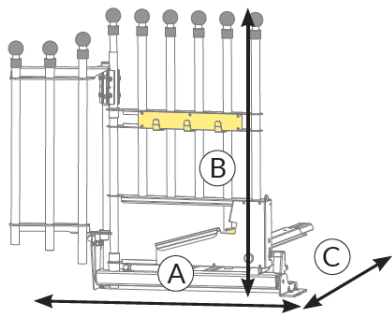

BLACK HOUND

VARIOCAGE

mimSAFE

Sizing guide

SINGLE

WING TYPE	A MIN-MAX	B MIN-MAX	C MIN-MAX
3 Pipes	535-720	555-960	depending on the chosen VarioDivider
All measurements in mm			

DOUBLE

WING TYPE	A MIN-MAX	B MIN-MAX	C MIN-MAX
3 Pipes	920-1280	555-960	600-1500
All measurements in mm			

VarioGate

DOG TRANSPORTATION TECHNOLOGY

BLACK HOUND

VARIOCAGE

mimSAFE

VarioGate single + VarioDivider minimum leaning

all measurements in millimeters mm

VarioGate single + VarioDivider maximum leaning

all measurements in millimeters mm

VarioGate

DOG TRANSPORTATION TECHNOLOGY

BLACK HOUND

VARIOCAGE

mimSAFE

VarioGate double + VarioDivider minimum leaning

all measurements in millimeters mm

VarioGate double + VarioDivider maximum leaning

all measurements in millimeters mm

VarioGate

DOG TRANSPORTATION TECHNOLOGY