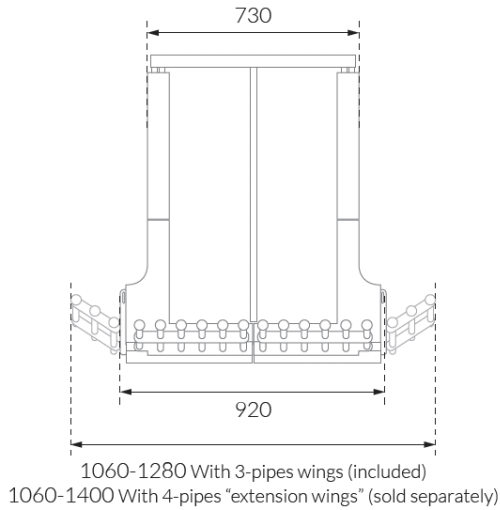

BLACK HOUND

VARIOCAGE

mimSAFE

Sizing guide

SINGLE

WING TYPE	A MIN-MAX	B MIN-MAX	C MIN-MAX
3 Pipes	535-720	555-960	depending on the chosen VarioDivider
All measurements in mm			

DOUBLE

WING TYPE	A MIN-MAX	B MIN-MAX	C MIN-MAX
3 Pipes	920-1280	555-960	600-1500
All measurements in mm			

all measurements in millimeters mm

VarioGate

DOG TRANSPORTATION TECHNOLOGY

BLACK HOUND

VARIOCAGE

mimSAFE

VarioGate double + VarioDivider minimum leaning

all measurements in millimeters mm

VarioGate double + VarioDivider maximum leaning

all measurements in millimeters mm

VarioGate

DOG TRANSPORTATION TECHNOLOGY