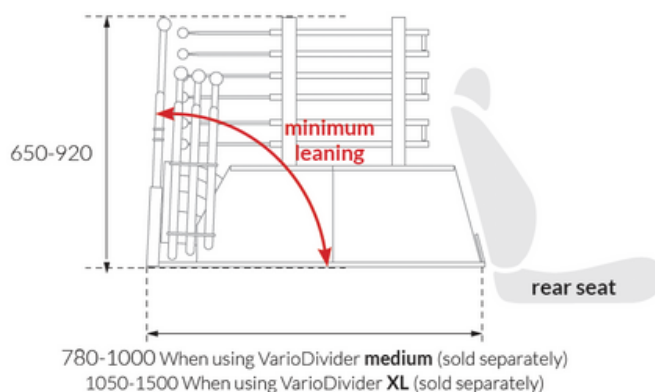

VarioGate

DOG TRANSPORTATION TECHNOLOGY

BLACK HOUND

VARIOCAGE

mimSAFE

VarioGate double + VarioDivider minimum leaning

all measurements in millimeters mm

VarioGate double + VarioDivider maximum leaning

all measurements in millimeters mm

VarioGate

DOG TRANSPORTATION TECHNOLOGY