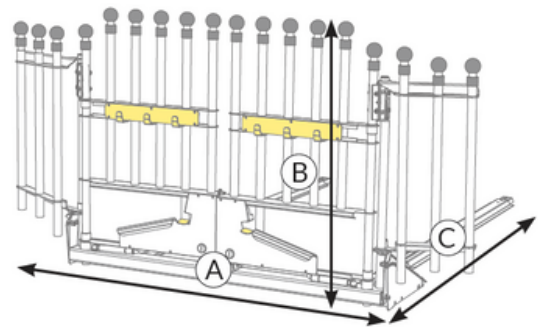

BLACK HOUND

VARIOCAGE

mimSAFE

Sizing guide

SINGLE

WING TYPE	A MIN-MAX	B MIN-MAX	C MIN-MAX
3 Pipes	535-720	555-960	depending on the chosen VarioDivider
All measurements in mm			

DOUBLE

WING TYPE	A MIN-MAX	B MIN-MAX	C MIN-MAX
3 Pipes	920-1280	555-960	600-1500
All measurements in mm			

VarioGate

DOG TRANSPORTATION TECHNOLOGY

BLACK HOUND

VARIOCAGE

mimSAFE

VarioGate double + VarioDivider minimum leaning

all measurements in millimeters mm

VarioGate double + VarioDivider maximum leaning

all measurements in millimeters mm

VarioGate

DOG TRANSPORTATION TECHNOLOGY