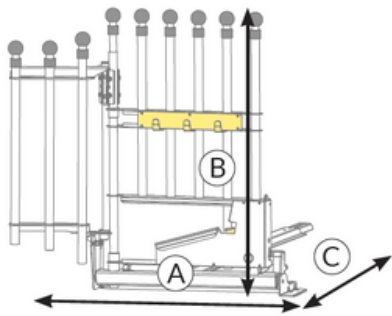

BLACK HOUND

VARIOCAGE

mimSAFE

Sizing guide

SINGLE

WING TYPE	A MIN-MAX	B MIN-MAX	C MIN-MAX
3 Pipes	535-720	555-960	depending on the chosen VarioDivider
All measurements in mm			

DOUBLE

WING TYPE	A MIN-MAX	B MIN-MAX	C MIN-MAX
3 Pipes	920-1280	555-960	600-1500
All measurements in mm			

VarioGate

DOG TRANSPORTATION TECHNOLOGY

BLACK HOUND

VARIOCAGE

mimSAFE

VarioGate double + VarioDivider minimum leaning

all measurements in millimeters mm

VarioGate double + VarioDivider maximum leaning

all measurements in millimeters mm

VarioGate

DOG TRANSPORTATION TECHNOLOGY