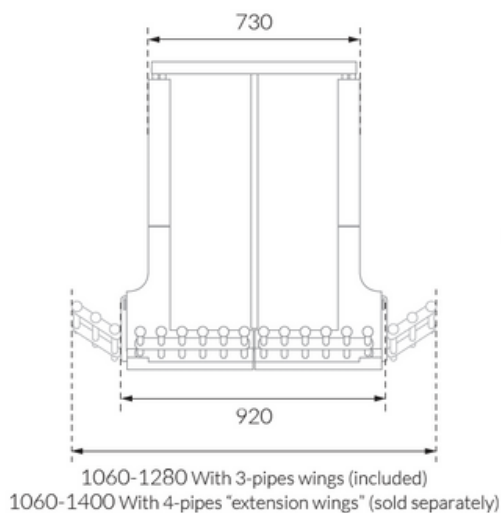

BLACK HOUND

VARIOCAGE

mimSAFE

Sizing guide

SINGLE

WING TYPE	A MIN-MAX	B MIN-MAX	C MIN-MAX
3 Pipes	535-720	555-960	depending on the chosen VarioDivider
All measurements in mm			

DOUBLE

WING TYPE	A MIN-MAX	B MIN-MAX	C MIN-MAX
3 Pipes	920-1280	555-960	600-1500
All measurements in mm			

VarioGate

DOG TRANSPORTATION TECHNOLOGY

BLACK HOUND

VARIOCAGE

mimSAFE

VarioGate double + VarioDivider minimum leaning

all measurements in millimeters mm

VarioGate double + VarioDivider maximum leaning

all measurements in millimeters mm

VarioGate

DOG TRANSPORTATION TECHNOLOGY