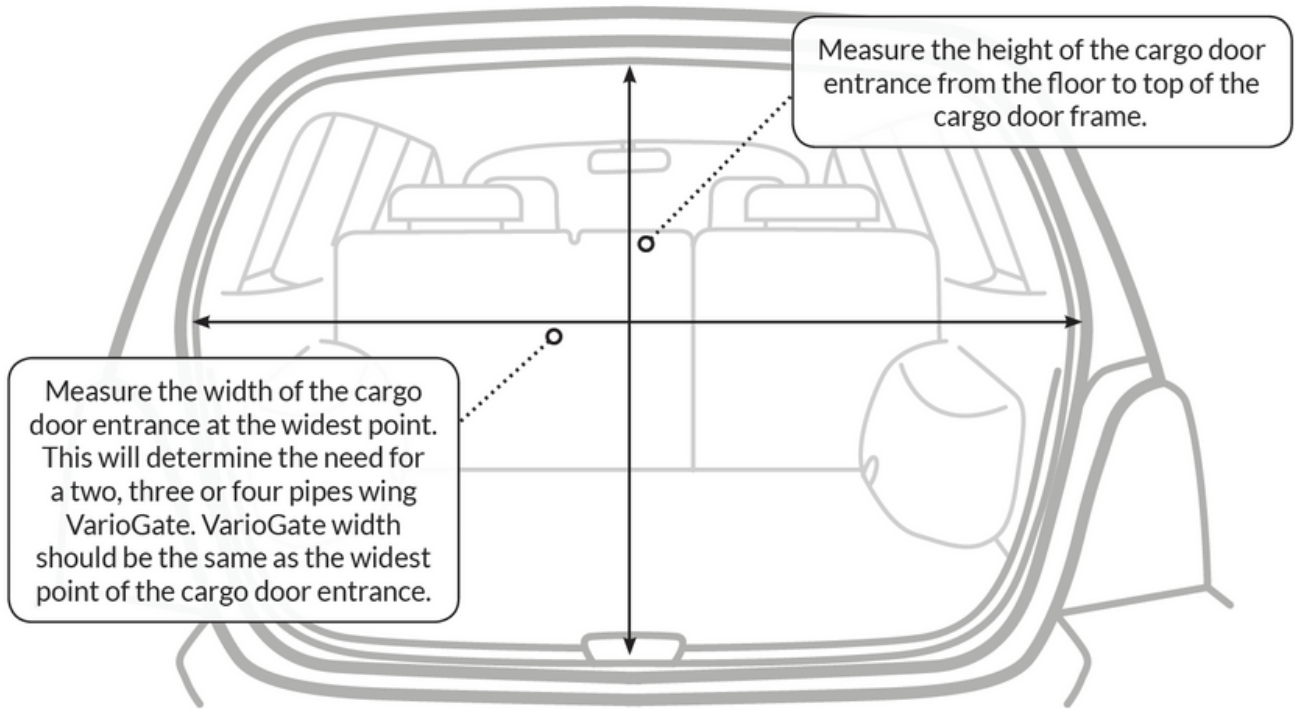

BLACK HOUND

VARIOCAGE

mimSAFE

Sizing guide

SINGLE

WING TYPE	A MIN-MAX	B MIN-MAX	C MIN-MAX
3 Pipes	535-720	555-960	depending on the chosen VarioDivider
All measurements in mm			

DOUBLE

WING TYPE	A MIN-MAX	B MIN-MAX	C MIN-MAX
3 Pipes	920-1280	555-960	600-1500
All measurements in mm			

VarioGate

DOG TRANSPORTATION TECHNOLOGY

BLACK HOUND

VARIOCAGE

mimSAFE

VarioGate double + VarioDivider minimum leaning

all measurements in millimeters mm

VarioGate double + VarioDivider maximum leaning

all measurements in millimeters mm

VarioGate

DOG TRANSPORTATION TECHNOLOGY