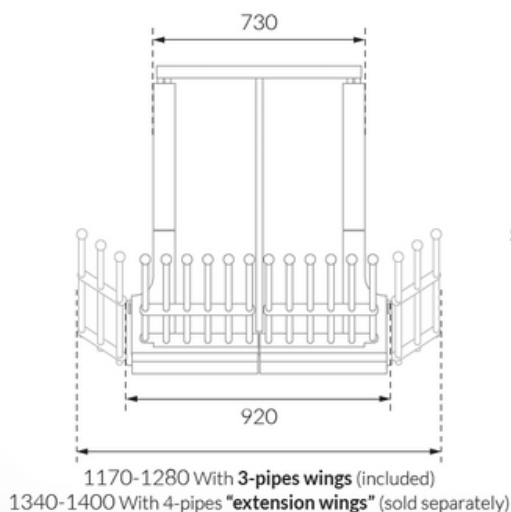

BLACK HOUND

VARIOCAGE

mimSAFE

Sizing guide

SINGLE

WING TYPE	A MIN-MAX	B MIN-MAX	C MIN-MAX
3 Pipes	535-720	555-960	depending on the chosen VarioDivider
All measurements in mm			

DOUBLE

WING TYPE	A MIN-MAX	B MIN-MAX	C MIN-MAX
3 Pipes	920-1280	555-960	600-1500
All measurements in mm			

VarioGate

DOG TRANSPORTATION TECHNOLOGY

BLACK HOUND

VARIOCAGE

mimSAFE

VarioGate double + VarioDivider minimum leaning

all measurements in millimeters mm

VarioGate double + VarioDivider maximum leaning

all measurements in millimeters mm

VarioGate

DOG TRANSPORTATION TECHNOLOGY