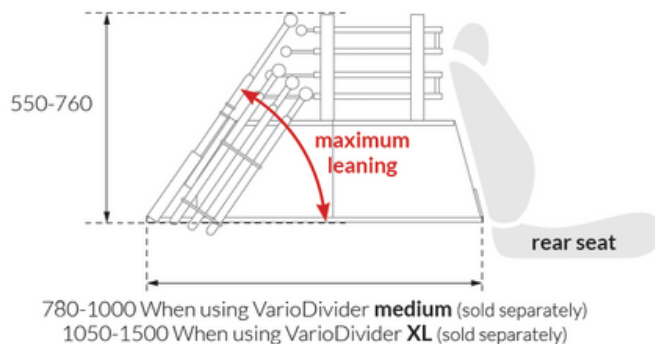

VarioGate

DOG TRANSPORTATION TECHNOLOGY

BLACK HOUND

VARIOCAGE

mimSAFE

VarioGate double + VarioDivider minimum leaning

all measurements in millimeters mm

VarioGate double + VarioDivider maximum leaning

all measurements in millimeters mm

VarioGate

DOG TRANSPORTATION TECHNOLOGY