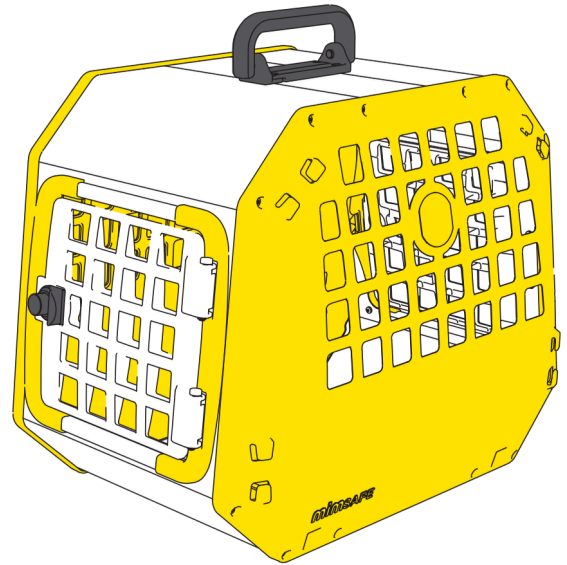

CARE²

DOG TRANSPORTATION TECHNOLOGY

Size recommendation

We can only provide an indication of what dogs Care2 is specifically suited to. Your dog's height plus 5 cm must not exceed the recommended maximum height given in the table below. The weight of your dog must not exceed the maximum weight shown. Two small dogs can travel in the same cage as long as their combined weight does not exceed the maximum weight of the cage model.

Every happy dog and owner have their own specific needs. Make sure the cage model is appropriate for your dog before making your purchase. Black Hound does not offer refunds for change-of-mind.

Height plus 5 cm equals
the height of your dog

MAX HEIGHT	MAX WEIGHT	MODEL - CARE2	ART NR	ABBR
36 cm	9 kg	Large Yellow	55131	LY
36 cm	9 kg	Large Grey	55132	LG
36 cm	9 kg	Large Pink	55133	LP

**Black
HOUND**

mimSAFE

blackhound.com.au